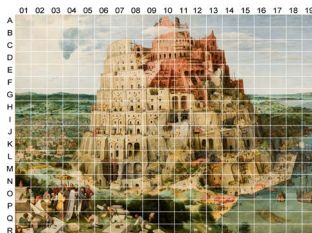

Bruegel's painting divided in segments.