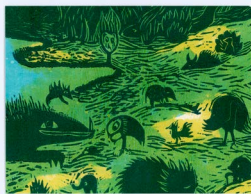

# PROJECT BABEL

No. – Studio – Artist's name

**G11**

**G14**

**H02**

**H11**

- G01** – Atelier Imago – Alban Dreysé
- G02** – Spike Print Studio – Ivana Svabic – Cannon
- G03** – Oxford Printmakers Co-operative – Isabel Carmona
- G04** – Água-Forte Printmaking Association – Ana Galvão
- G05** – Oxford Printmakers Co-operative – Richard Stephens
- G06** – Leinster Printmaking Studio – Melissa Cherry
- G07** – Tintaentera – Jesus Molledo
- G08** – Atelier de l'Île – Olga Inés Magnano
- G09** – Água-Forte Printmaking Association – Fátima Ferreira
- G10** – Arabian Taidegraafikot – Metta Savolainen
- G11** – Água-Forte Printmaking Association – Amélia Soares
- G12** – Matriz Associação de Gravura do Porto – Mami Higuchi
- G13** – Fyns Grafiske Værksted – Vinni Elgaard
- G14** – Ratamo Printmaking Centre – Tomiyuki Sakuta
- G15** – Ålgården Borås – Malin Rolfsdotter
- G16** – Arabian Taidegraafikot – Seela Petra
- G17** – Studio Piccolo – Tarja Heilimo
- G18** – Edinburgh Printmakers Print Studio – Fiona Maher
- G19** – John Howard Print Studios – Phil Naylor